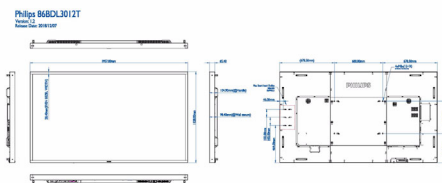

Power

- Standby power consumption: <0.5 W
- Mains power: 100 - 240V~, 50 - 60Hz, 7.5A
- Consumption (Typical): 317 W
- consumption(Max): 471 W

Operating conditions

- Temperature range (operation): 0 ~ 40 °C
- Temperature range (storage): -20 ~ 60 °C
- Relative humidity: 20 ~ 80 %
- Altitude: 0 ~ 3000 m
- MTBF: 50,000 hour(s)

Sound

- Built-in speakers: 2 x 10W RMS

Accessories

- Included accessories: Remote Control, Batteries for remote control, Quick start guide, RS232 cable, AC Power Cord, HDMI cable, IR sensor cable (1.8M), USB cable
- Included Accessories: RS232 daisy-chain cable

Multimedia Applications

- USB Playback Audio: AAC, AIF, AIFF, ASF, M3U, M4A, MP3, MP4, PLS, WAV, WMA
- USB Playback Video: ISM, M2TS, M4V, Manifest, MK3D, MKV, MP4, MPD, MPEG, MPG, MT2, MTS, TS, VOB
- USB Playback Picture: BMP, GIF, JPEG, PNG

Miscellaneous

- On-Screen Display Languages: English, French, German, Spanish, Polish, Turkish, Russian, Italian, Simplified Chinese, Traditional Chinese, Arabic, Japanese, Danish, Dutch, Finnish, Norwegian, Portuguese, Swedish
- Regulatory approvals: CE, UL/cUL, CCC, RoHS, BSMI, CB, VCCI, EAC, FCC, Class B, PSB
- Warranty: 3 year warranty

Issue date 2019-05-26

Version: 6.0.1

12 NC: 8670 001 56856
EAN: 87 12581 75440 2

© 2019 Koninklijke Philips N.V.
All Rights reserved.

Specifications are subject to change without notice.
Trademarks are the property of Koninklijke Philips N.V.
or their respective owners.

www.philips.com