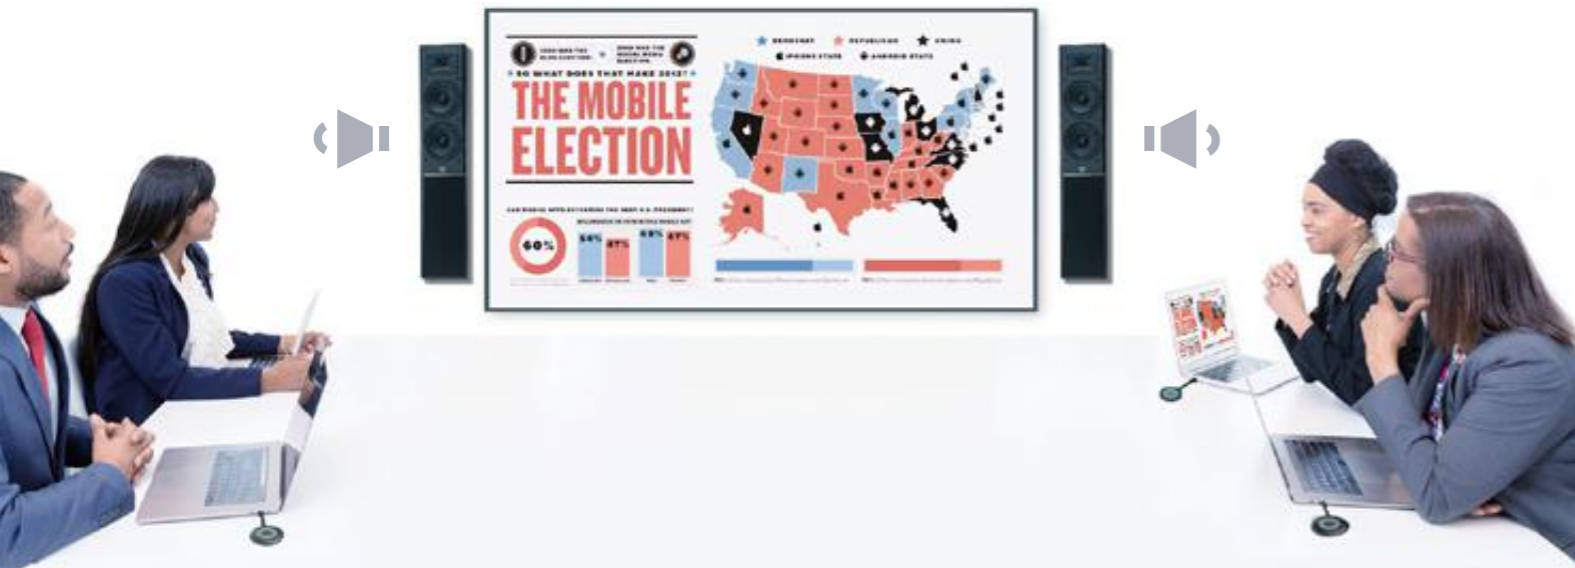

Instant Show / Hide

Frequently, users want to temporarily hide the screen from the mass or due to privacy. iShare allows you to hide your projection by only single click on the dongle instantly and show it with another simple click.

Multiple Users Collaboration

iShare frees everyone to share what's on their device, on the same display, simultaneously. Anyone can connect with one click and present straight away. Just walk into any meeting room and share what you want to, no matter which device it's on- no cable switching and no set-up procedure.

Touch Back Control

With the interactive display or whiteboard, you can control your source PC/Mac by manipulating or annotating without any cable connected or walking back to your seat.

Android Casting with Audio