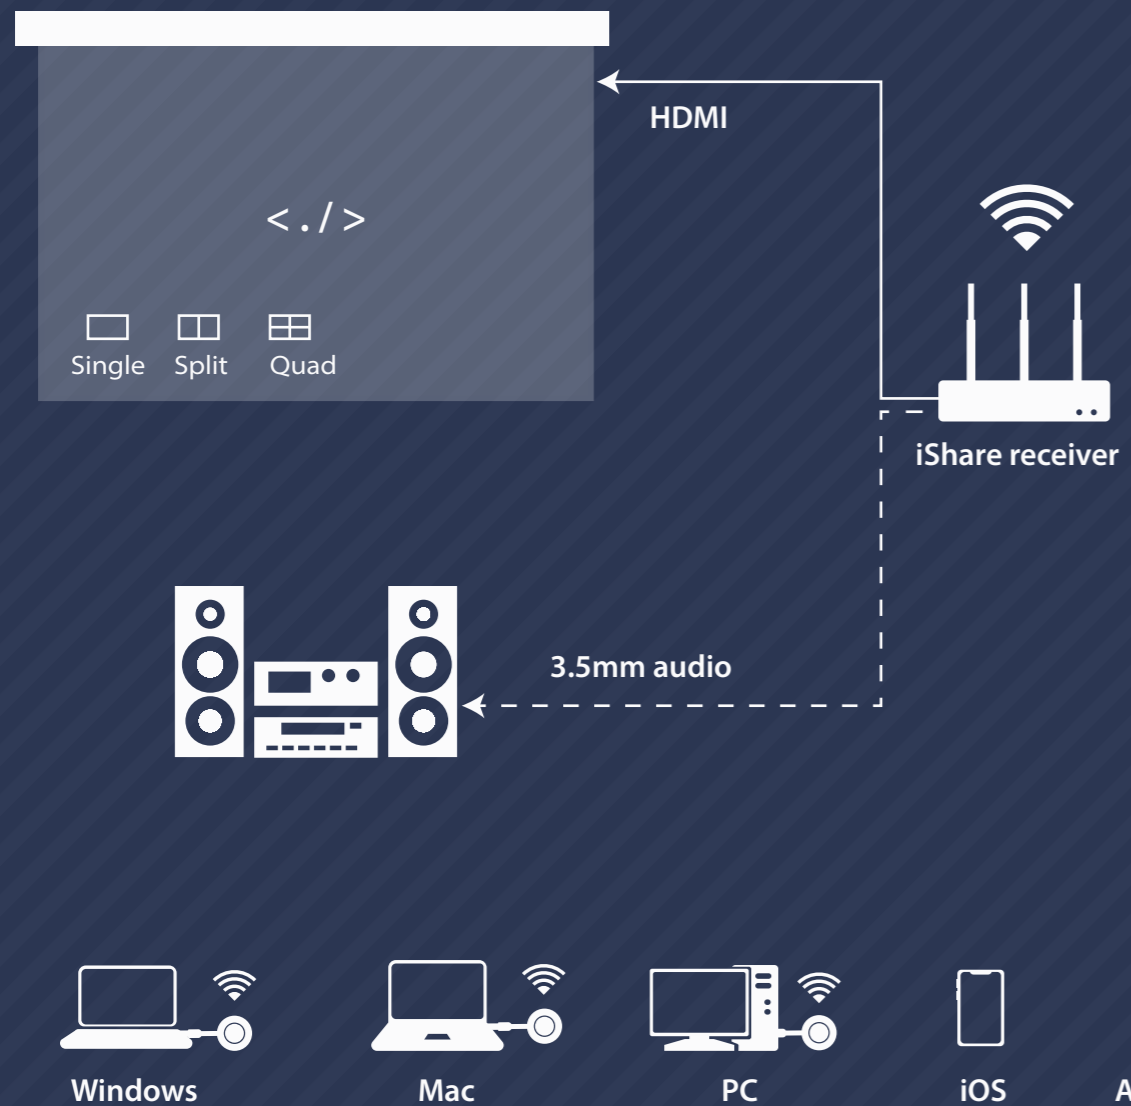

iShare

Wireless presentation system

designed by infobit

What is iShare?

Infobit iShare allows you to project what's on your laptop or mobile devices, on a presentation screen, transforming your meeting room to be wireless, collaborative and complete sharing with a single click. Designed for intuitive meeting collaboration to empower people in business and education.

No Software Installation

iShare couldn't be easier. Plug the dongle into your laptop, wait a few seconds for it to establish connection with the receiver box connected with your display via HDMI, and press on the dongle to start present. No connecting to Wi-Fi is needed with this plug and play feature.

Instant Show / Hide

Frequently, users want to temporarily hide the screen from the mass or due to privacy. iShare allows you to hide your projection by only single click on the dongle instantly and show it with another simple click.

Multiview

Physical cable connection allows only one user projection from one device at a time. iShare supports single view, 1x2 split view or 2x2 quad-view. Supports up to 16x input sources connected simultaneously.